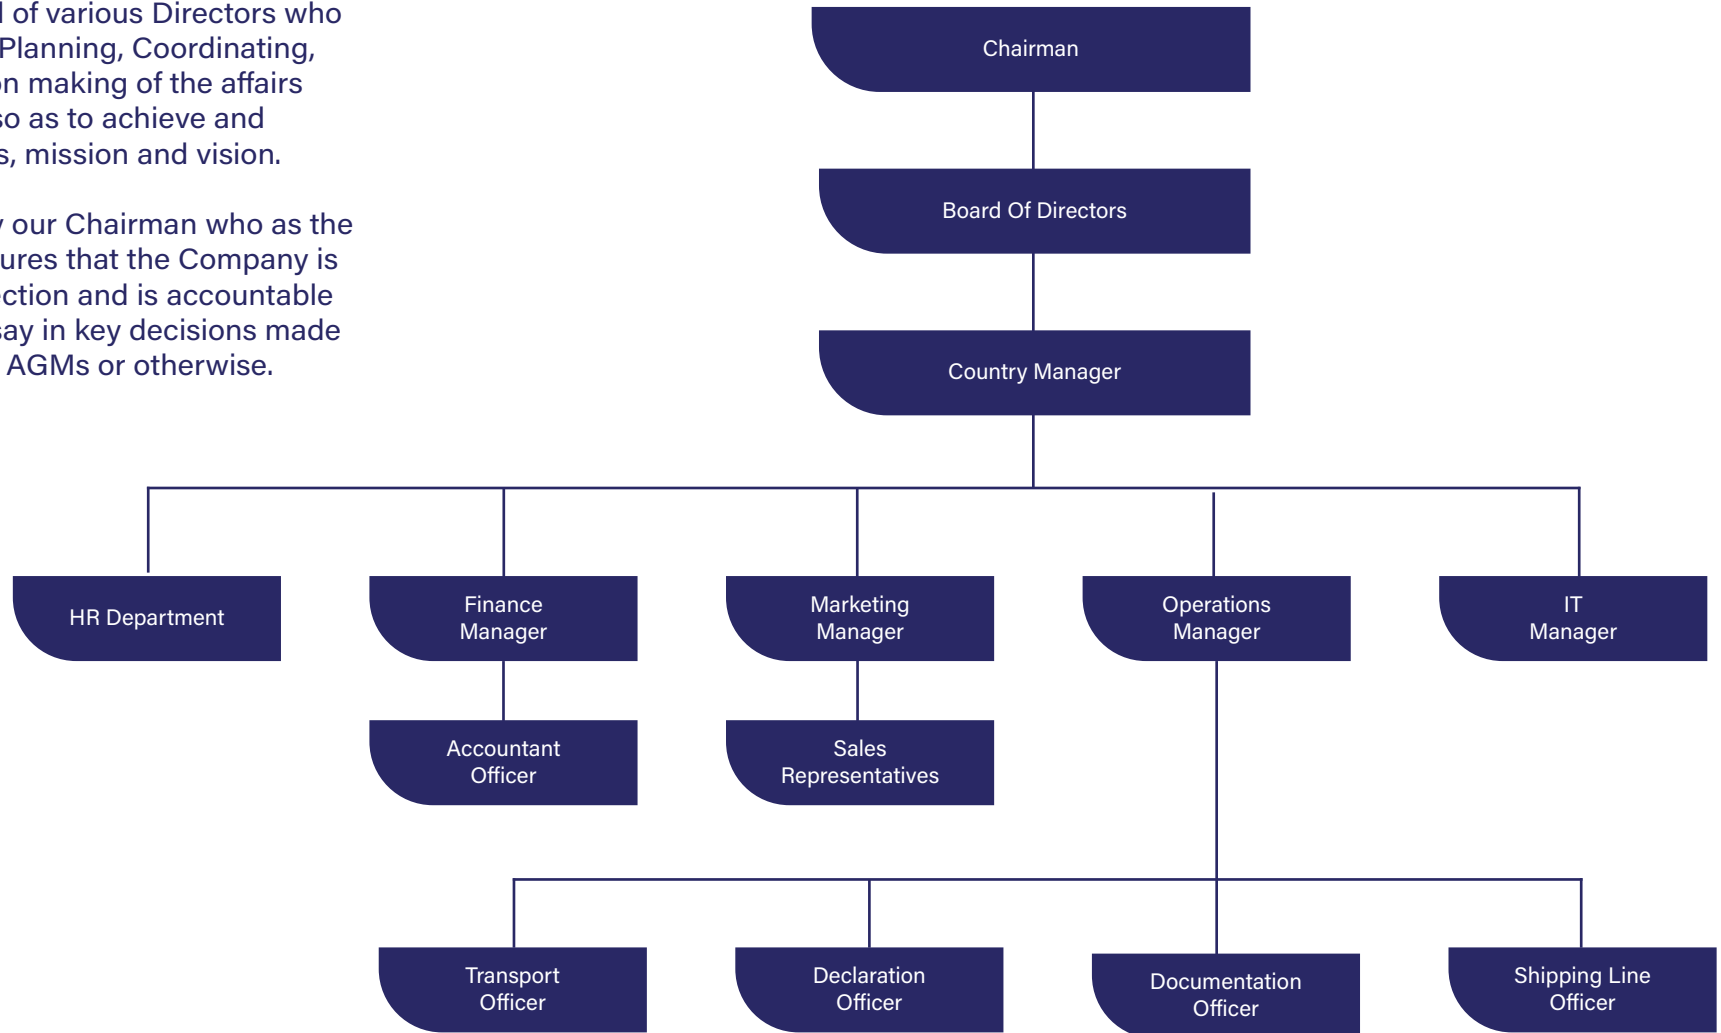

---

 Supply Chain VAS

---

 Classic Logistics VAS

---

# ORGANIZATION STRUCTURE

The board is composed of various Directors who are responsible for the Planning, Coordinating, Monitoring and Decision making of the affairs of the entire company so as to achieve and supersede our set goals, mission and vision.

The board is headed by our Chairman who as the Captain of our ship ensures that the Company is steered in the right direction and is accountable for and holds the final say in key decisions made in our meetings be it at AGMs or otherwise.